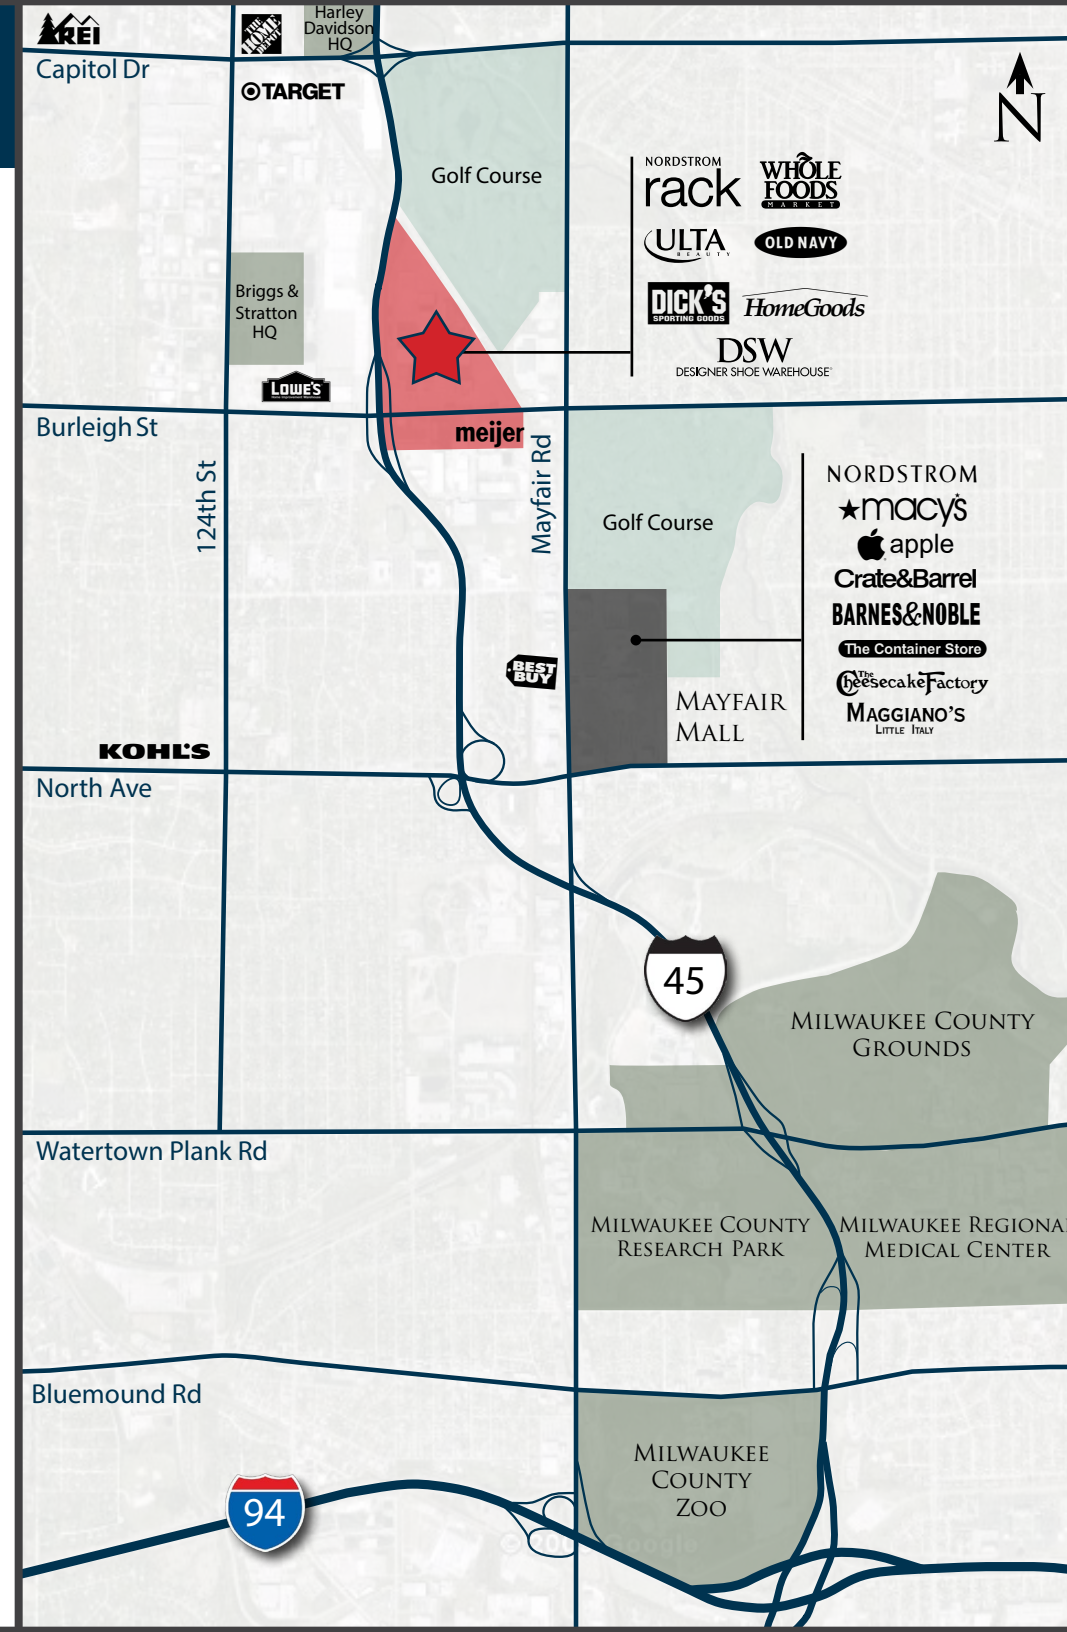

THE MAYFAIR COLLECTION

WAUWATOSA, WISCONSIN

Regional Location

MAYFAIR MALL TRADE AREA

Located at US Highway 45 and Burleigh Street, The Mayfair Collection is at the center of a thriving and productive retail corridor that features premier national retailers and restaurants. With a tenant line-up including Nordstrom Rack, DSW, Ulta, and Dick's Sporting Goods, The Mayfair Collection has instantly become a central shopping destination for the Milwaukee area. The following Mayfair area retailers are shown on the map to the right:

1. REI	8. Barnes & Noble
2. Home Depot	9. Best Buy
3. Target	10. Crate + Barrel
4. Lowe's	11. The Cheesecake Factory
5. Meijer	12. Kohl's
6. Macy's	13. Apple Store
7. Container Store	14. Nordstrom

MILWAUKEE COUNTY RESEARCH PARK

- 175 acres of county property
- Home to over 115 businesses including 70 high-tech companies
- Major tenants include United Healthcare, Alterra, and GE Healthcare

MILWAUKEE REGIONAL MEDICAL CNTR

The Milwaukee Regional Medical Center (MRMC) is a consortium of 6 health care institutions providing a full range of health care services to the residents of Wisconsin. The health care consortium includes the following providers:

• Children's Hospital	• Curative Care Network
• Froedtert Hospital	• Milwaukee County Behavioral Health Division
• Medical College of Wisconsin	
• BloodCenter of Wisconsin's Blood Research Institute