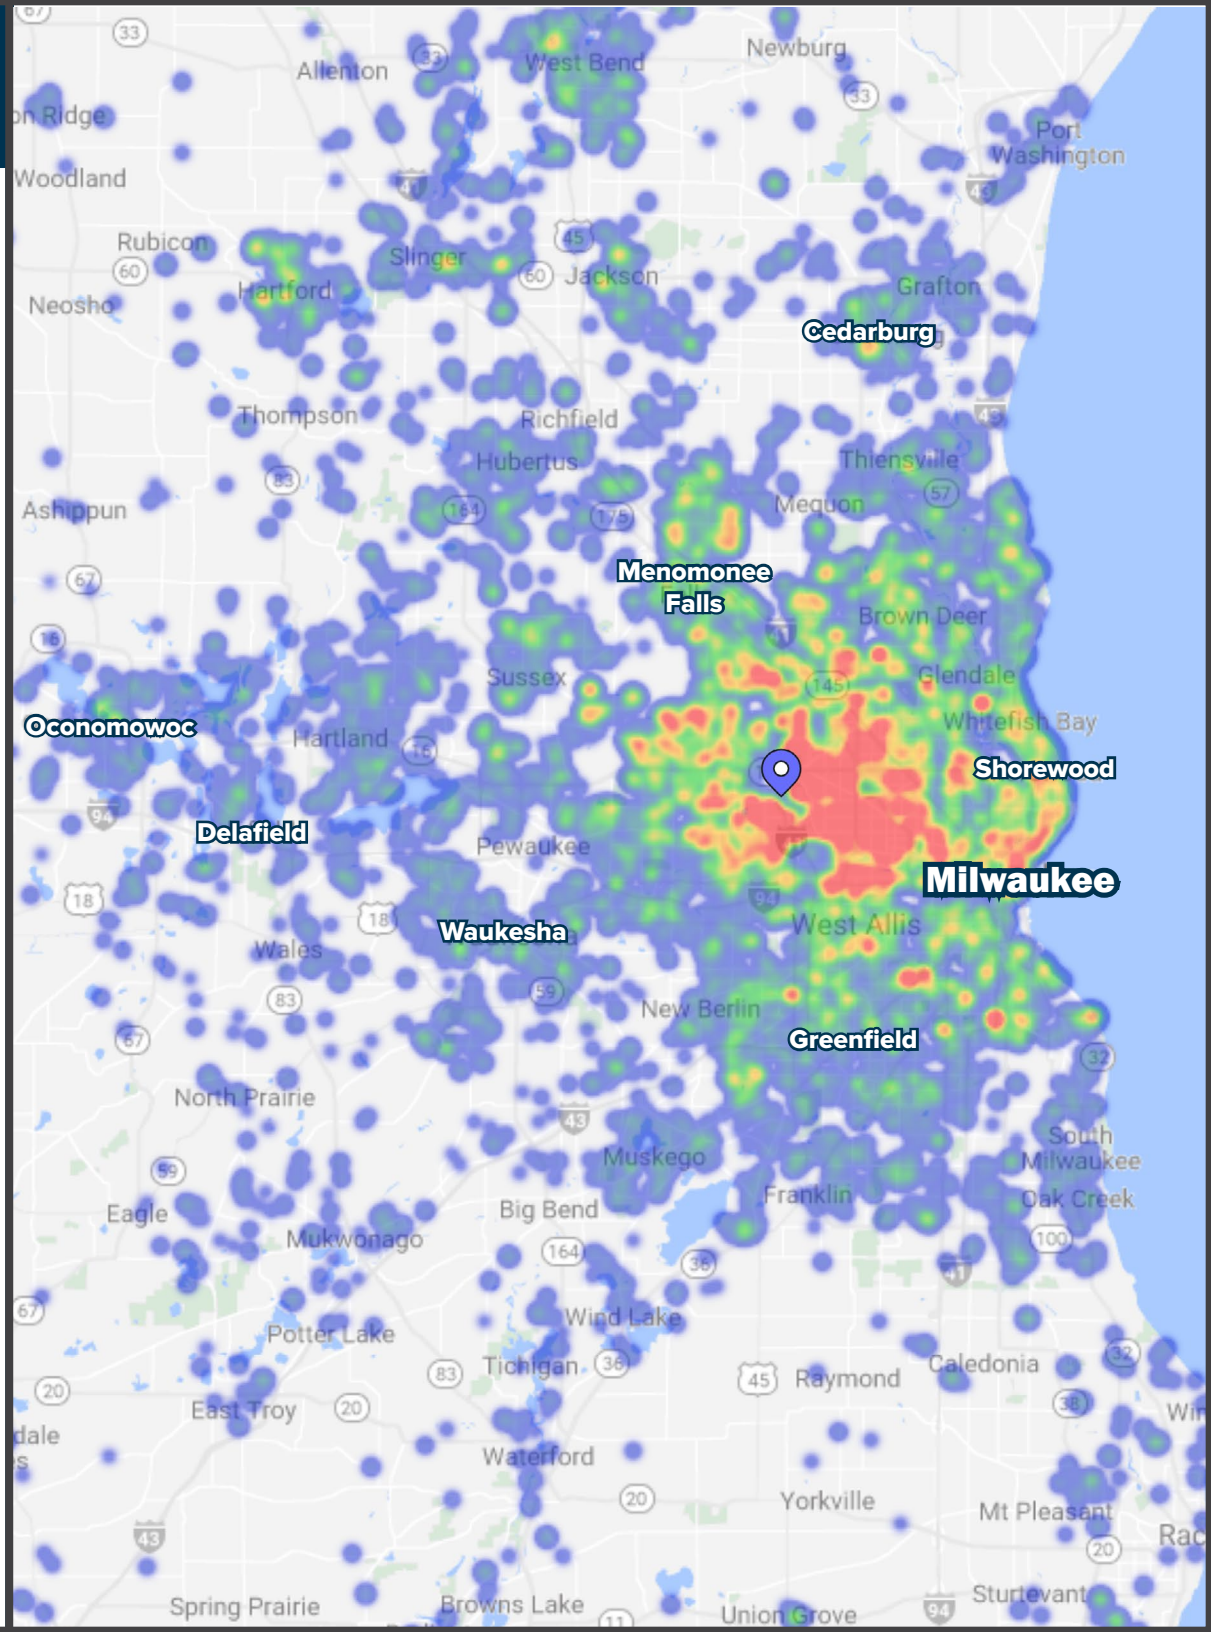

THE MAYFAIR COLLECTION

WAUWATOSA, WISCONSIN

Over 4 Million Annual Visits

EXPERIENCE UNPARALLELED REGIONAL CUSTOMER TRAFFIC

Because of its central location and convenient access to the regional interstate system, The Mayfair Collection is uniquely positioned to serve customers throughout all of metro Milwaukee.

#1 overall

Retail Traffic in Milwaukee (non-mall)

1.15 million

Estd. Unique Customers in 2019

350,000

Average Customer Visits per Month

91 minutes

Average Length of Stay

$75,000+

Average Household Income

Source: Placer.ai (January - December 2019)