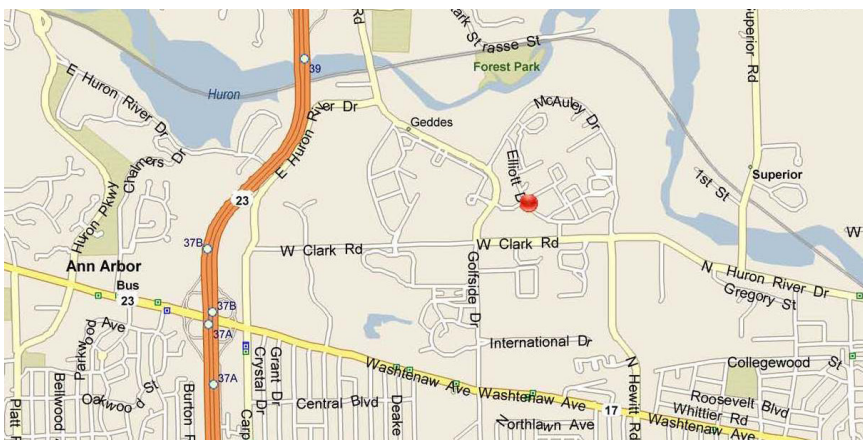

Property Highlights

Rare On-Campus Medical Space Available at St. Joseph Mercy Ann Arbor Hospital

- Suite 201 - 5,308 RSF Available
- Fully built-out medical space
- Indoor connection to hospital
- Ample on-site parking
- Immediate occupancy

Contact

Robert Titzer
 p 312.458.4468
 rtitzer@hsacommercial.com

Suite 201 Floor Plan - 5,308 RSF

Campus Aerial Map - St. Joseph Mercy Ann Arbor Hospital