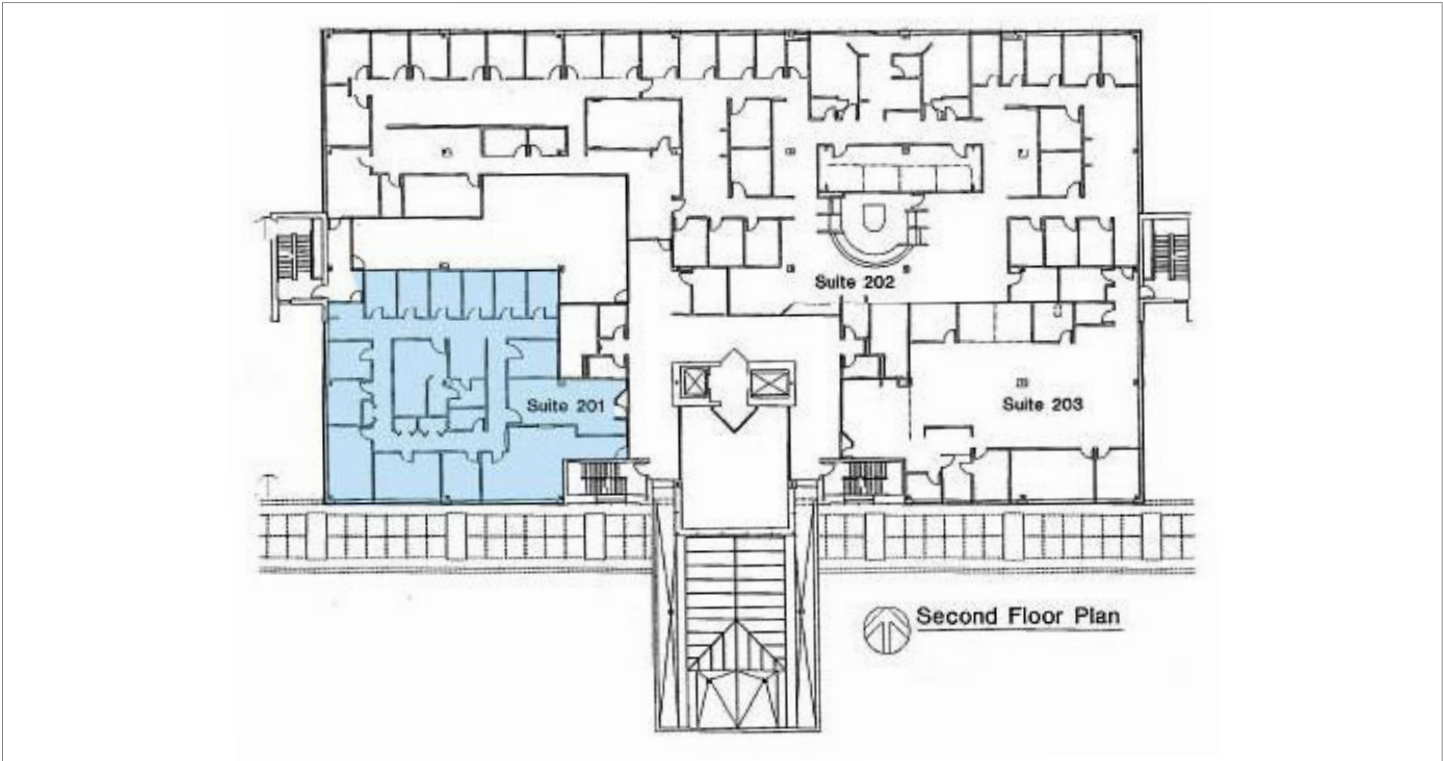

Property Highlights

Rare On-Campus Medical Space Available at St. Joseph Mercy Ann Arbor Hospital

- Suite 201 - 5,308 RSF Available
- Fully built-out medical space
- Indoor connection to hospital
- Ample on-site parking
- Immediate occupancy

Contact

Robert Titzer
 p 312.458.4468
 rtitzer@hsacommercial.com

Suite 201 Floor Plan - 5,308 RSF

Campus Aerial Map - St. Joseph Mercy Ann Arbor Hospital