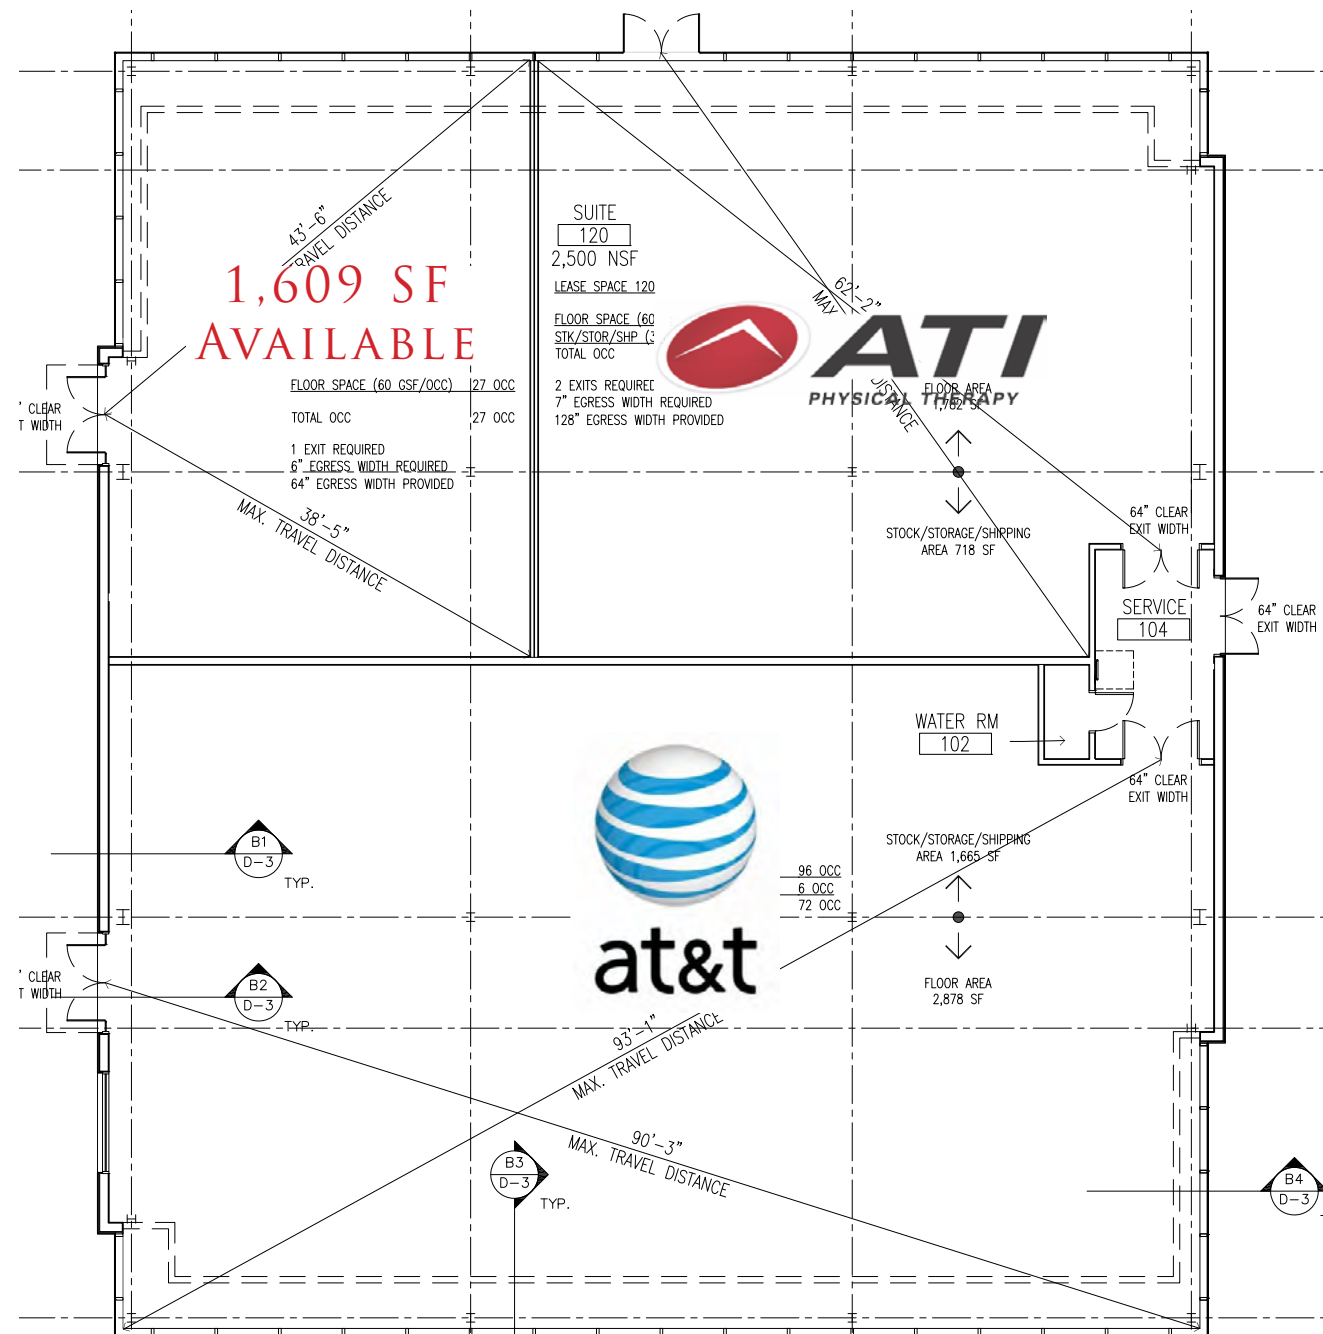

THE MAYFAIR COLLECTION

WAUWATOSA, WISCONSIN

1,609 SF AVAILABLE IN
NEW OUTLOT BUILDING

PROPERTY HIGHLIGHTS

- 1,609 SF end cap available in new outlot building at The Mayfair Collection
- Located at the project's main entrance at 114th Street and Burleigh Street
- Sleek building design for flagship storefronts
- Visibility from 141,000 VPD on Highway 45
- **Available now!**